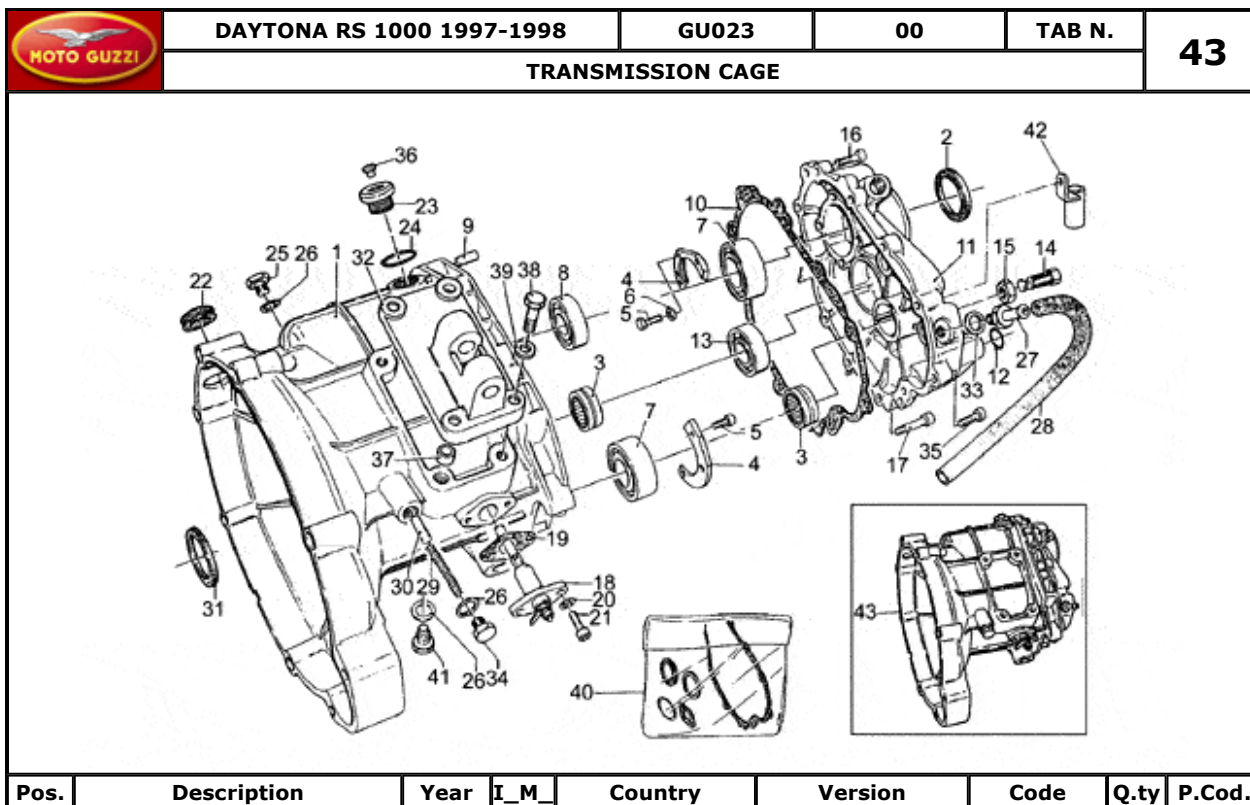

Pos.	Description	Year	I_M	Country	Version	Code	Q.ty	P.Cod.
1	Transmission cage	-	-	-	-	g.ghi GU30200245	1	
2	Gasket ring 35x47x7	-	-	-	-	GU90403547	1	
3	Roller bearing 17x35x15	-	-	-	-	GU92256218	2	
4	Plate	-	-	-	-	GU14213803	2	
5	Hex socket screw M6X16	-	-	-	-	GU98622316	6	
6	Washer 6,4x10x0,7	-	-	-	-	GU14217901	6	
7	Ball bearing AF/AS 25x52	-	-	-	-	GU92218424	2	
8	Roller bearing AS 17x47x14	-	-	-	-	GU92234717	1	
9	Pin	-	-	-	-	GU95512081	2	
10	Gasket	-	-	-	-	GU14201110	1	
11	Box cover	-	-	-	-	g.ghi GU30200845	1	
12	O-ring 13,95x2,92	-	-	-	-	GU90706140	1	
13	Ball bearing AP 17x47x14	-	-	-	-	GU92201417	1	
14	Screw	-	-	-	-	GU14237800	1	
15	Low nut M12x1,25	-	-	-	-	GU92602512	1	
16	Hex socket screw M6X25	-	-	-	-	GU98622325	9	
17	Screw M6X35	-	-	-	-	GU98620335	1	
18	Neutral indicator switch	-	-	-	-	GU12207200	1	
19	Gasket	-	-	-	-	GU12207700	1	
20	Washer 6,4x10x0,7	-	-	-	-	GU14217901	2	
21	Screw	-	-	-	-	GU98230615	2	
22	Plug	-	-	-	-	GU93180220	1	
23	Oil plug	-	-	-	-	GU12022600	1	
24	O-ring 20,24X2,62	-	-	-	-	GU90706203	1	
25	Oil level plug	-	-	-	-	GU95980214	1	
26	Gasket	-	-	-	-	GU10528900	3	
27	Oil breather valve	-	-	-	-	GU14204955	1	
28	Pipe	-	-	-	-	GU00823942070	1	
29	Lever return spring	-	-	-	-	GU94321067	1	
30	Pawl	-	-	-	-	GU55234700	1	
31	Gasket ring 35x47x7/6,5	-	-	-	-	GU90403548	1	
32	Gearbox housing support	-	-	-	-	GU30202345	1	
33	Gasket 8,25x15x1	-	-	-	-	GU12154200	1	
34	Plug	-	-	-	-	GU95980610	1	
35	Screw	-	-	-	-	GU98822325	1