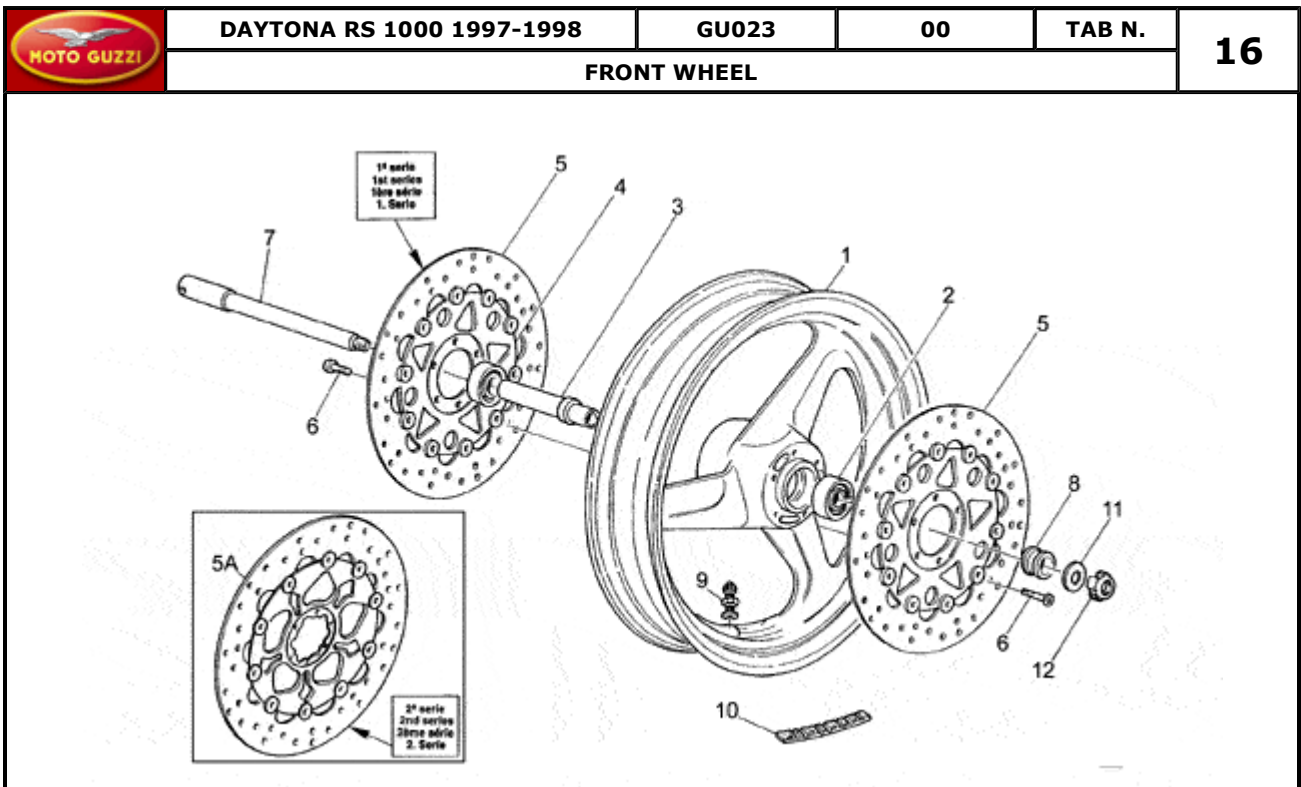

Pos.	Description	Year	I_M_	Country	Version	Code	Q.ty	P.Cod.
1	Front wheel	-	-	-	-	g GU01610300	1	
2	Ball bearing 25x52x15	-	-	-	-	GU92205227	1	
3	Bearing internal spacer	-	-	-	-	GU01615300	1	
4	Bearing 20x52x15	-	-	-	-	GU92201821	1	
5	Front brake disc	-	-	-	2A	GU01613351	2	
	Front brake disc	-	-	-	1A	GU01613350	2	
6	Hex socket screw M8x20	-	-	-	-	GU98230820	12	
7	Front wheel spindle	-	-	-	-	GU01614100	1	
8	Spacer	-	-	-	-	GU01616300	1	
9	Air valve	-	-	-	-	GU28617760	1	
10	Counterweight	-	-	-	-	GU14616150	1	
11	Washer	-	-	-	-	GU95004219	1	
12	Ring nut	-	-	-	-	GU93704160	1