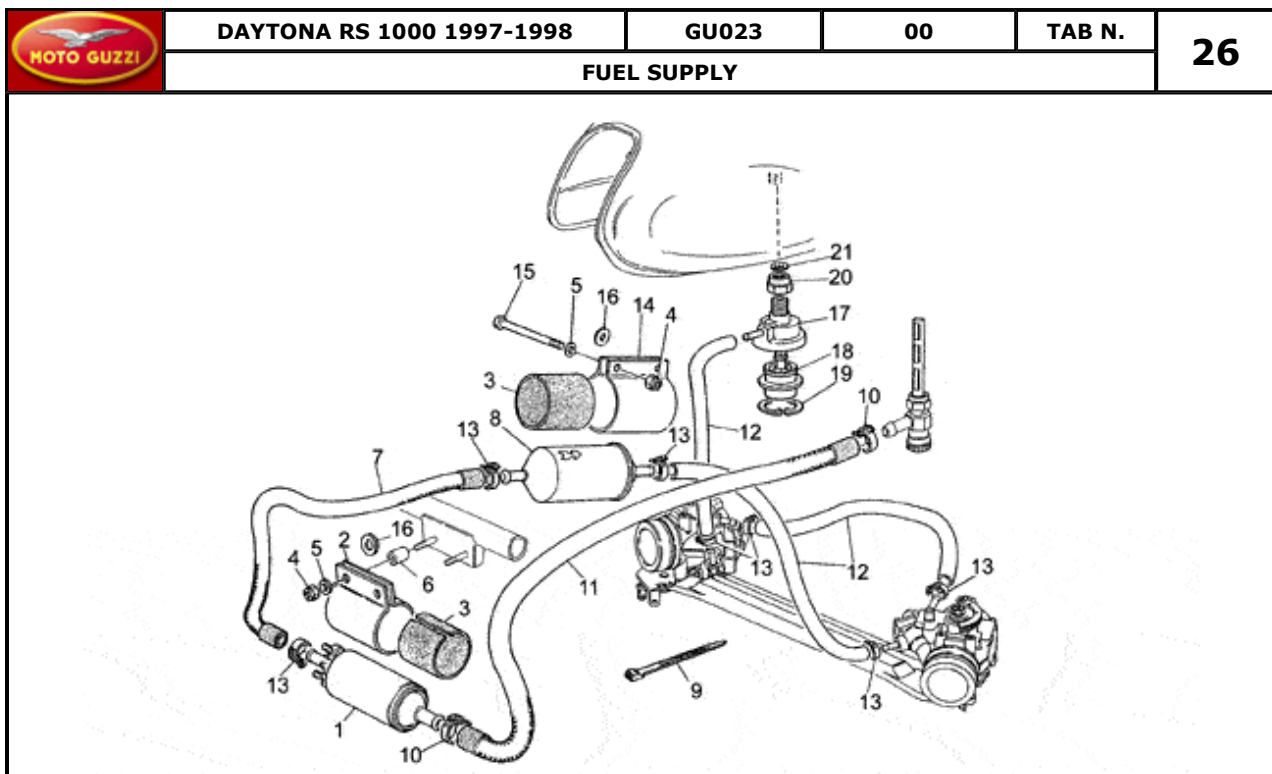

Pos.	Description	Year	I_M_	Country	Version	Code	Q.ty	P.Cod.
1	Fuel pump	-	-	-	-	GU29107261	1	
2	Hose clamp	-	-	-	-	GU30107300	1	
3	Support rubber part	-	-	-	-	GU30105800	2	
4	Nut M6x1	-	-	-	-	GU92630206	4	
5	Washer	-	-	-	-	GU95000206	8	
6	Spacer	-	-	-	-	GU91180618	2	
7	Pipe from p"ump to filter	-	-	-	-	GU30106100	1	
8	Fuel filter	-	-	-	-	GU30106000	1	
9	Hose clamp 8,8x185	-	-	-	-	GU30609600	4	
10	Hose clamp	-	-	-	-	GU12157900	2	
11	Fuel pipe	-	-	-	-	GU30106500	1	
12	Pipe SAEJ30R9	-	-	-	-	GU00823952080	1	
13	Hose clamp	-	-	-	-	GU93305017	7	
14	Hose clamp	-	-	-	-	GU30113800	1	
15	Screw	-	-	-	-	GU98052370	2	
16	Washer 6,4x12x1,2	-	-	-	-	GU95100141	4	
17	Voltage regulator support	-	-	-	-	GU01112900	1	
18	Fuel pressure regulator	-	-	-	-	GU01112800	1	
19	Circlip	-	-	-	-	GU90272037	1	
20	Ring nut	-	-	-	-	GU30105200	1	
21	Gasket	-	-	-	-	GU90714103	1