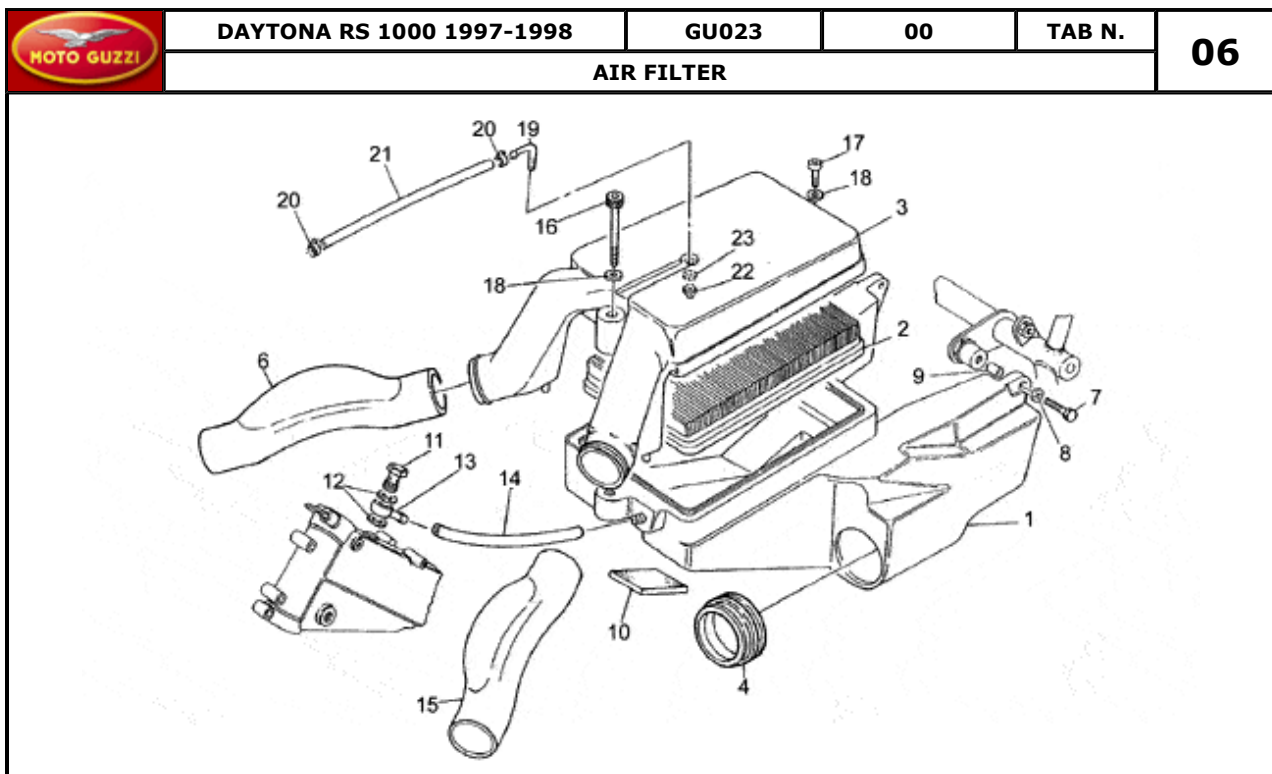

Pos.	Description	Year	I_M_	Country	Version	Code	Q.ty	P.Cod.
1	Air box	-	-	-	-	GU01114050	1	
2	Air filter	-	-	-	-	GU30113600	1	
3	Air filter cover	-	-	-	-	GU37113405	1	
4	Intake hose	-	-	-	-	GU01114850	2	
6	RH Intake connector	-	-	-	-	GU01116950	1	
	RH Intake connector	-	-	CH	-	GU01116952	1	
7	Screw	-	-	-	-	GU98052330	2	
8	Washer	-	-	-	-	GU95000206	2	
9	Spacer	-	-	-	-	GU91180721	2	
10	Vibration-damping rubber	-	-	-	-	GU17489645	1	
11	Bored screw	-	-	-	-	GU95990084	1	
12	Gasket	-	-	-	-	GU10154200	2	
13	Union	-	-	-	-	GU30107401	1	
14	Pipe SAEJ30R9	-	-	-	-	GU00823952080	1	
15	LH Intake connector	-	-	-	-	GU01116951	1	
	LH Intake connector	-	-	CH	-	GU01116953	1	
16	Screw	-	-	-	-	GU98610365	1	
17	Hex socket screw M6X25	-	-	-	-	GU98622325	1	
18	Washer 6,15x11x0,8	-	-	-	-	GU95004206	2	
19	Breather pipe	-	-	-	-	GU37116305	1	
20	Hose clamp D9	-	-	-	-	GU61108500	2	
21	Pipe SAE30 R73/16"	-	-	-	-	GU00823956050	1	
22	Nut M6x1	-	-	-	-	GU92630206	1	
23	Gasket	-	-	-	-	GU37111705	1