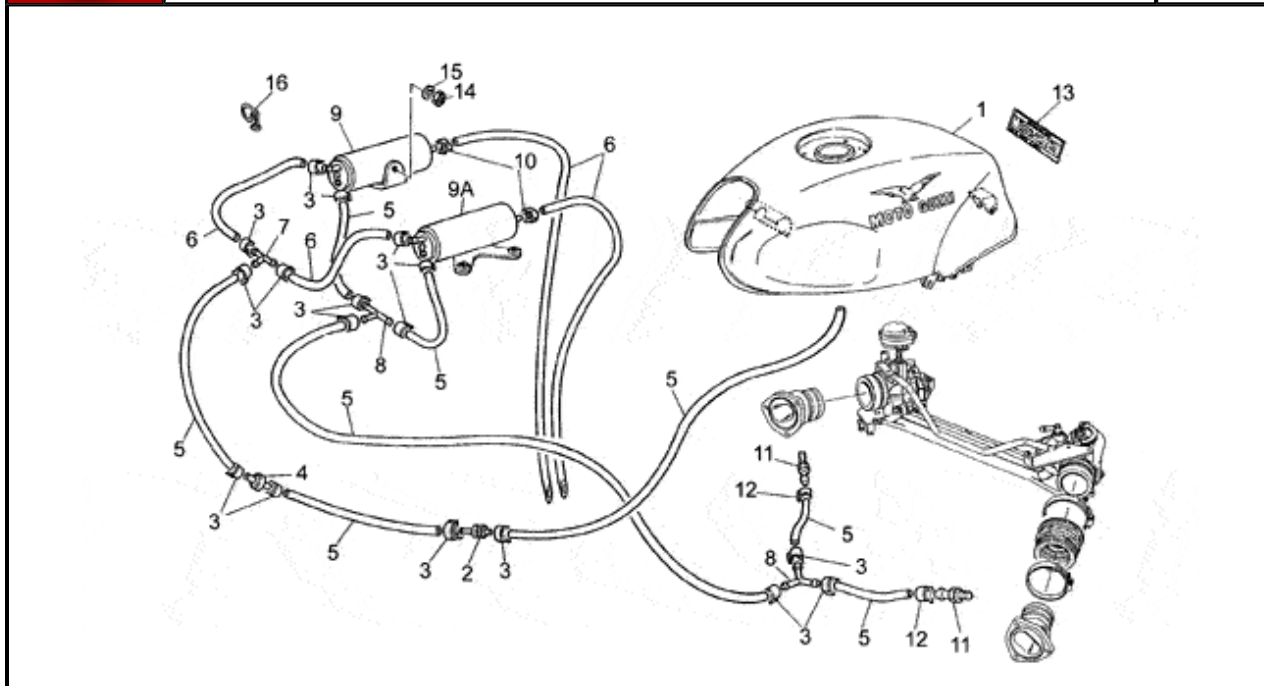

DAYTONA RS 1000 1997-1998	GU023	00	TAB N.	03
	USA-SGP FUEL FUME CLEANER				

Pos.	Description	Year	I_M_	Country	Version	Code	Q.ty	P.Cod.
1	Fuel tank	-	-	-	-	r.guz GU01100256	1	
	Fuel tank	-	-	-	-	gr GU01100220	1	
2	Oil breather valve	-	-	-	-	GU29104985	1	
3	Hose clamp	-	-	-	-	GU29108550	20	
4	Pressure valve	-	-	-	-	GU01102520	1	
5	Pipe SAEJ30R76X121/4"	-	-	-	-	GU00823956060	1	
6	Rubber pipe 12,5X7,8 5/16"	-	-	-	-	GU00823956080	1	
7	3-way union	-	-	-	-	GU30106620	1	
8	3-way union	-	-	-	-	GU29106660	2	
9	LH carbon filter	-	-	-	-	GU01116021	1	
	RH carbon filter	-	-	-	-	GU01116020	1	
10	Hose clamp	-	-	-	-	GU28157950	2	
11	Union	-	-	-	-	GU30115220	2	
12	Hose clamp	-	-	-	-	GU93305008	2	
13	Decal "Attention"	-	-	-	-	GU30944300	1	
14	Nut M6x1	-	-	-	-	GU92630106	2	
15	Washer 6,15x11x0,8	-	-	-	-	GU95004206	2	
16	Eyelet	-	-	-	-	GU31659720	2