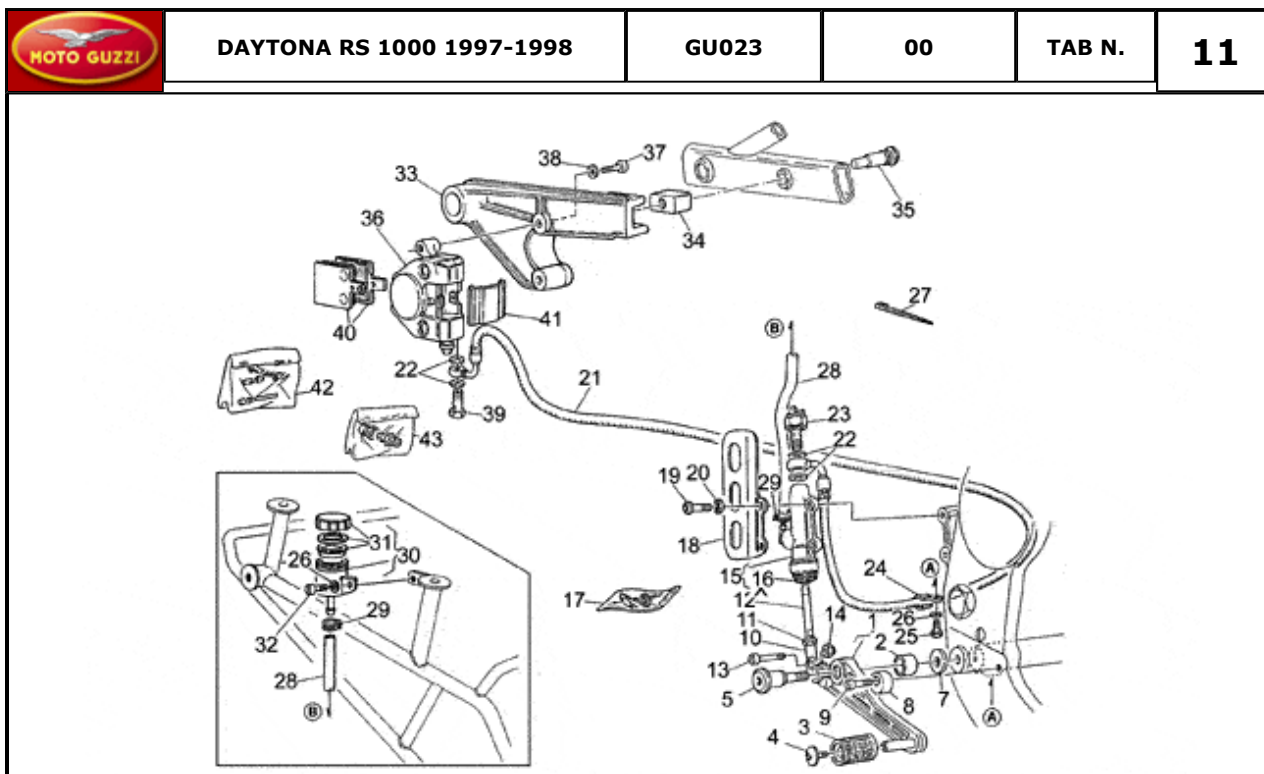

Pos.	Description	Year	I_M_	Country	Version	Code	Q.ty	P.Cod.
1	Brake lever	-	-	-	-	g.ghi GU30677045	1	
2	Bush	-	-	-	-	GU37678105	1	
3	Rubber spacer	-	-	-	-	GU14251001	1	
4	Screw	-	-	-	-	GU98230616	1	
5	Pin	-	-	-	-	GU37676605	1	
7	Washer	-	-	-	-	GU95100342	1	
8	Cam	-	-	-	-	GU30677600	1	
9	Hex socket screw M6X25	-	-	-	-	GU98622325	1	
10	Ball joint	-	-	-	-	GU30675300	1	
11	Nut	-	-	-	-	GU92602206	1	
12	Master cylinder rod	-	-	-	-	GU01675200	1	
13	Screw	-	-	-	-	GU98622320	1	
14	Nut M6x1	-	-	-	-	GU92630206	1	
15	Rear master cylinder	-	-	-	-	GU30666900	1	
16	Protection collar	-	-	-	-	GU30530525	1	
17	Pump connection overhaul unit	-	-	-	-	GU19659500	1	
18	Brake master cyl.protection	-	-	-	-	g.ghi GU30665445	1	
19	Screw	-	-	-	-	GU98230620	2	
20	Washer 6,4x10x0,7	-	-	-	-	GU14217901	2	
21	Rear brake hose	-	-	-	-	GU02657500	1	
22	Gasket	-	-	-	-	GU25656100	4	
23	Brake light switch	-	-	-	-	GU14657050	1	
24	Hose clamp	-	-	-	-	GU19718000	1	
25	Screw	-	-	-	-	GU98054310	1	
26	Washer 6,15x11x0,8	-	-	-	-	GU95004206	2	
27	Hose clamp 2,4x92	-	-	-	-	GU49609601	3	
28	Rear brake hose	-	-	-	-	GU00823950050	1	
29	Hose clamp	-	-	-	-	GU19157800	2	
30	Brake oil tank complete	-	-	-	-	GU30663500	1	
31	Tank cover	-	-	-	-	GU30661101	1	
32	Hex socket screw M6x16	-	-	-	-	GU98612316	1	
33	Brake hanger plate	-	-	-	-	GU01635800	1	
34	Block	-	-	-	-	GU37636105	1	
35	Special screw	-	-	-	-	GU37638605	1