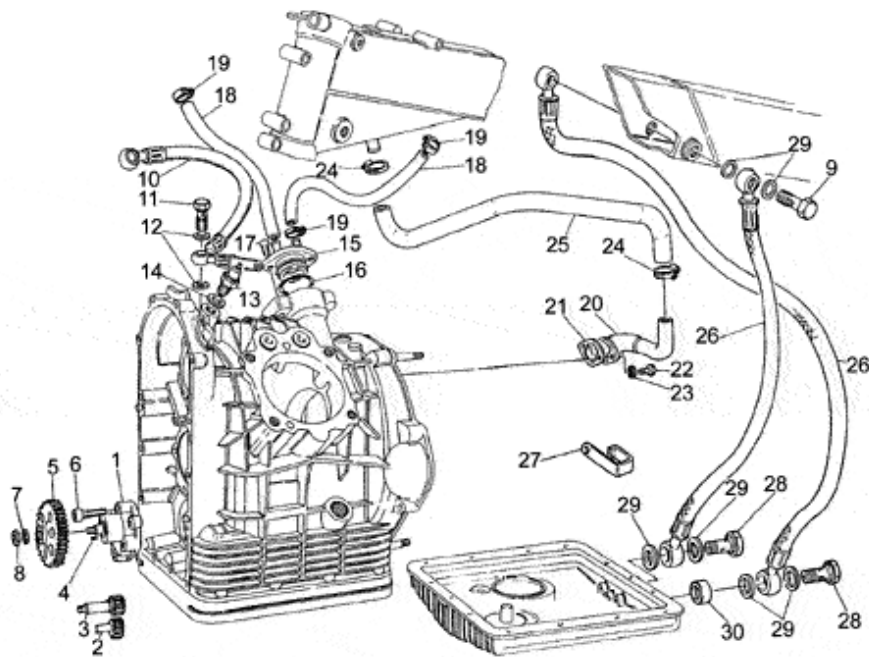

DAYTONA RS 1000 1997-1998	GU023	00	TAB N.	41
	OIL PUMP				

Pos.	Description	Year	I_M	Country	Version	Code	Q.ty	P.Cod.
1	Oil pump	-	-	-	-	GU30146401	1	
2	Oil pump gear	-	-	-	-	GU30148401	1	
3	Oil pump gear	-	-	-	-	GU30147801	1	
4	Transmission key	-	-	-	-	GU91701232	1	
5	Oil pump gear	-	-	-	-	GU30147701	1	
6	Screw	-	-	-	-	GU98622435	4	
7	Washer	-	-	-	-	GU30147000	1	
8	Nut	-	-	-	-	GU92602308	1	
9	Bored screw	-	-	-	-	GU95990084	2	
10	Pipe	-	-	-	-	GU30153600	1	
11	Screw	-	-	-	-	GU95990056	3	
12	Gasket	-	-	-	-	GU10528900	6	
13	Pressure sensor	-	-	-	-	GU17768750	1	
14	Gasket 12,25	-	-	-	-	GU12006400	1	
15	Plug	-	-	-	g.ghi	GU30018346	1	
16	O-ring	-	-	-	-	GU90706313	1	
17	Screw	-	-	-	-	GU98250820	2	
18	Pipe SAEJ30R9	-	-	-	-	GU00823952080	1	
19	Hose clamp	-	-	-	-	GU93305017	4	
20	Breather pipe	-	-	-	-	GU01007200	1	
21	Gasket	-	-	-	-	GU12007600	1	
22	Hex screw M6X20	-	-	-	-	GU98054320	2	
23	Washer 6,5x11x2	-	-	-	-	GU95120065	2	
24	Hose clamp	-	-	-	-	GU93305018	2	
25	Breather pipe	-	-	-	-	GU30157400	1	
26	Oil return pipe	-	-	-	-	GU01154600	2	
27	Pipe guide	-	-	-	-	GU01162800	1	
28	Oil pipe screw	-	-	-	-	GU01006600	2	
29	Gasket	-	-	-	-	GU10154200	10	
30	Spacer	-	-	-	-	GU91181613	2