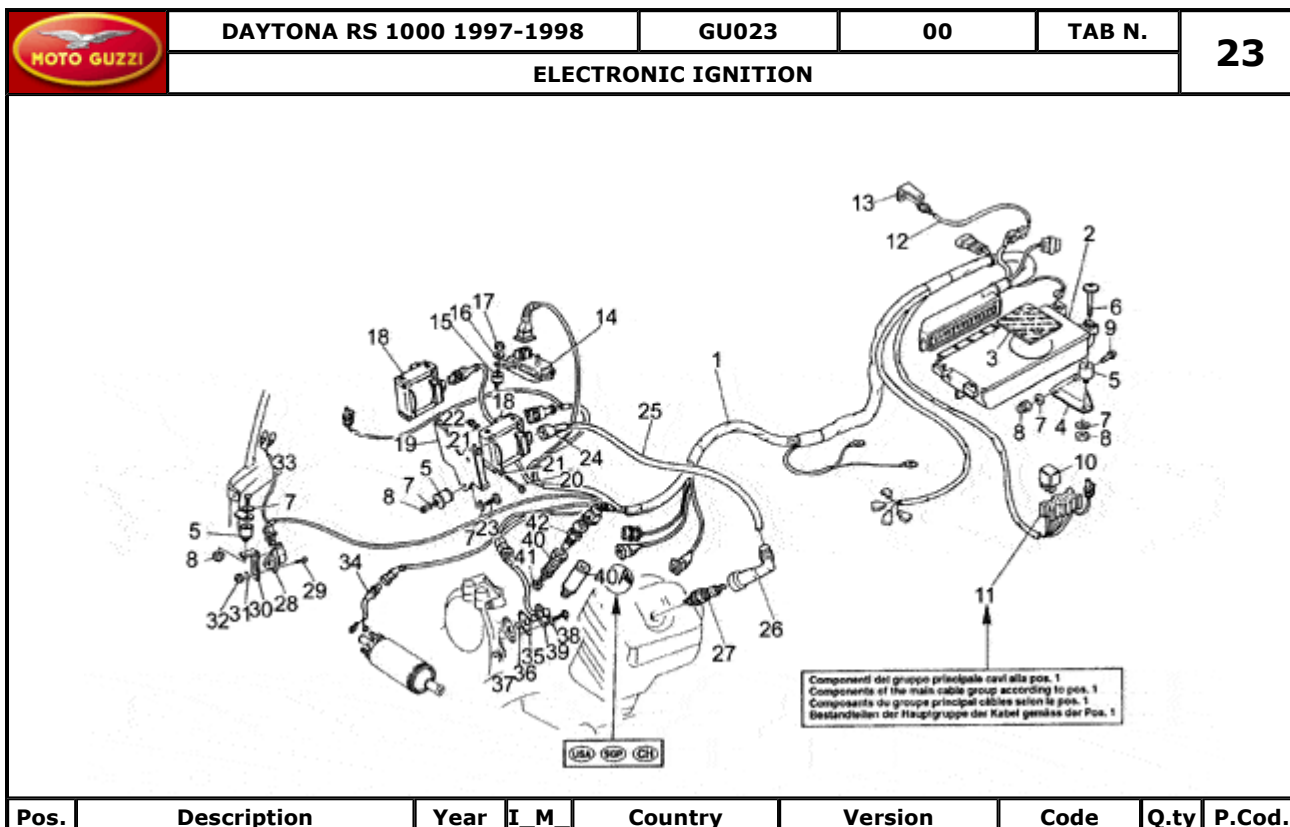

Pos.	Description	Year	I_M	Country	Version	Code	Q.ty	P.Cod.
1	Injection wiring	-	-	-	-	GU01725850	1	
2	Electronic control unit	-	-	-	-	GU01729550	1	
	Electronic control unit	-	-	CH-SGP-USA	-	GU01729551	1	
3	Tamperproof dataplate	-	-	-	-	GU01732001	1	
4	Support plate	-	-	-	-	GU01728700	1	
5	Silent-block	-	-	-	-	GU93222020	8	
6	Screw	-	-	-	-	GU98230616	4	
7	Washer	-	-	-	-	GU95000206	1	
8	Nut M6x1	-	-	-	-	GU92630106	9	
9	Screw	-	-	-	-	GU98230612	1	
10	Relay Siemens A302/B1008	-	-	-	-	GU30732560	2	
11	Relais support	-	-	-	-	GU30732400	2	
12	Led	-	-	-	-	GU29727860	1	
13	Support plate	-	-	-	-	GU30732900	1	
14	Pressure sensor	-	-	-	-	GU29727061	1	
15	Silent-block	-	-	-	-	GU93211315	3	
16	Washer	-	-	-	-	GU95100025	3	
17	Nut	-	-	-	-	GU92601004	3	
18	HT coil	-	-	-	-	GU30716500	2	
19	Clamp	-	-	-	-	GU01407400	1	
20	Screw	-	-	-	-	GU98620130	4	
21	Washer	-	-	-	-	GU95004204	8	
22	Nut M4x0,7	-	-	-	-	GU92630104	4	
23	Screw	-	-	-	-	GU98054308	3	
24	Cap	-	-	-	-	GU14717600	2	
25	HT cable	-	-	-	-	GU01718350	2	
26	Spark cap	-	-	-	-	GU30717402	2	
27	Spark plug NGK DR9EA	-	-	-	-	GU30717002	2	
28	Air temp. Sensor	-	-	-	-	GU30729331	1	
29	Screw	-	-	-	-	GU98610110	4	
30	Sensor support	-	-	-	-	GU30728230	1	
31	Washer	-	-	-	-	GU95120032	2	
32	Nut	-	-	-	-	GU92601003	2