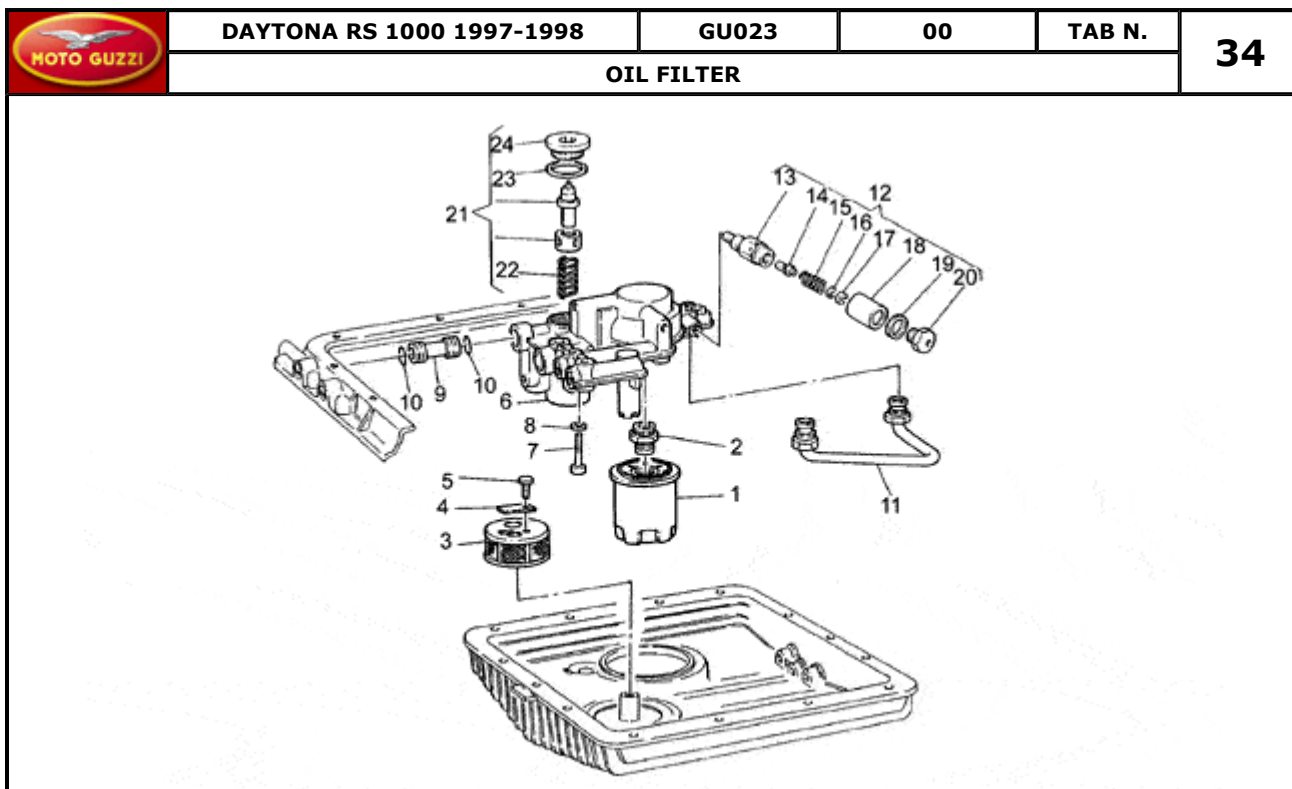

Pos.	Description	Year	I_M	Country	Version	Code	Q.ty	P.Cod.
1	Oil filter	-	-	-	-	GU30153000	1	
2	Union	-	-	-	-	GU30003800	1	
3	Oil filter	-	-	-	-	GU01152200	1	
4	Plate	-	-	-	-	GU95187006	1	
5	Hex screw M6X16	-	-	-	-	GU98054316	1	
6	Support	-	-	-	-	GU01003800	1	
7	Screw	-	-	-	-	GU98620340	4	
8	Washer 6,15x11x0,8	-	-	-	-	GU95004206	4	
9	Hose union	-	-	-	-	GU01005500	2	
10	O-ring 13,95x2,92	-	-	-	-	GU90706140	4	
11	Pipe	-	-	-	-	GU01005701	1	
12	Oil valve cpl.	-	-	-	-	GU30158201	1	
13	Valve body	-	-	-	-	GU30158701	1	
14	Piston	-	-	-	-	GU30150900	1	
15	Spring	-	-	-	-	GU94321079	1	
16	Washer 6,15x11x0,8	-	-	-	-	GU95004206	1	
17	Washer	-	-	-	-	GU30158900	1	
18	Cup	-	-	-	-	GU30158800	1	
19	Washer 18,25x24x1	-	-	-	-	GU18144350	1	
20	Plug	-	-	-	-	GU30159000	1	
21	Thermostatic valve compl.	-	-	-	-	GU01163500	1	
22	Spring	-	-	-	-	GU20164010	1	
23	Copper gasket	-	-	-	-	GU01163700	1	
24	Plug	-	-	-	-	GU01163600	1